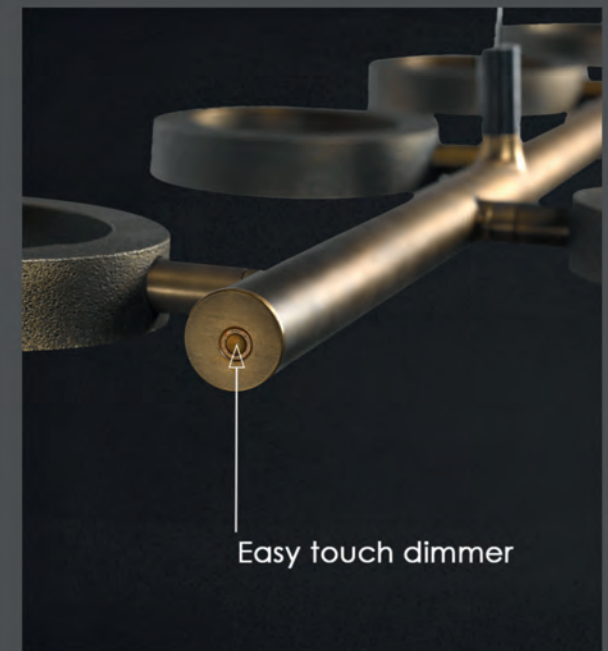

NEW
The Apriro 8

Art.348
Length 155 cm