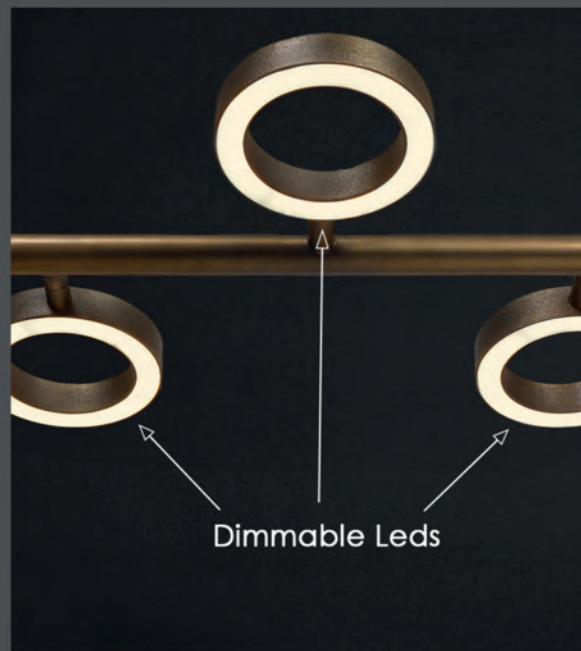

FREZOLI

LIGHTING

Dutch Design

Crafted from cast aluminum, with the material's natural texture clearly visible. The bronze-colored finish collection is treated with a special patina, giving the lamps a lived-in appearance.

Combined with warm-colored, dimmable integrated LEDs, this collection embodies Frezoli's unique character.

Illuminate your interior with distinctive design and craftsmanship

Fluente

Art.336

Ø 38cm

NEW
The Apriro 8

Art.348
Length 155 cm

Tulipi 5
Ar.341.2
Ø 50cm

The top ceiling plate comes in black and brass finishes

Apriro
Ar.344

Tubana
Art.345

Stretto
Art.343
Length 122cm
Height 7cm

Piana Brass
Art.319

Intorn
Art.323