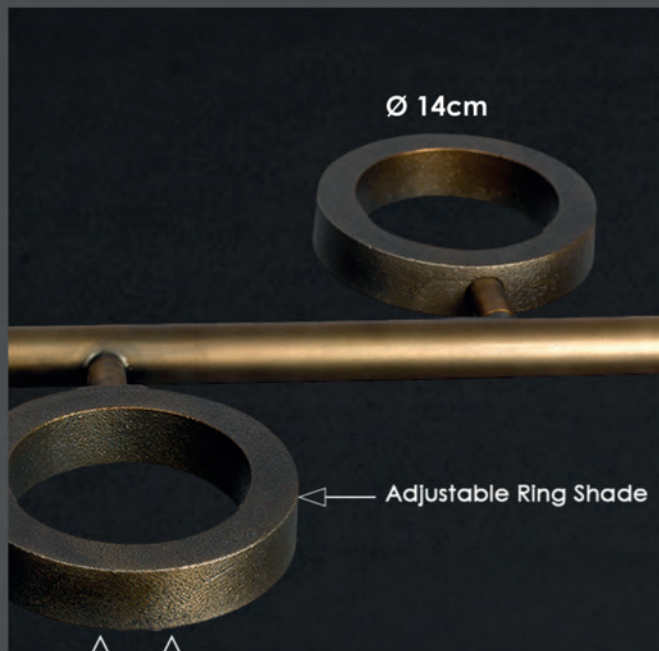

Combined with warm-colored, dimmable integrated LEDs, this collection embodies Frezoli's unique character.

Illuminate your interior with distinctive design and craftsmanship

Fluente

Art.336

Ø 38cm

NEW
The Apriro 8

Art.348
Length 155 cm

Tulipi 5
Ar.341.2
Ø 50cm

The top ceiling plate comes in black and brass finishes

Apriro
Ar.344

Tubana
Art.345

Stretto
Art.343
Length 122cm
Height 7cm

Piana Brass
Art.319

Intorn
Art.323