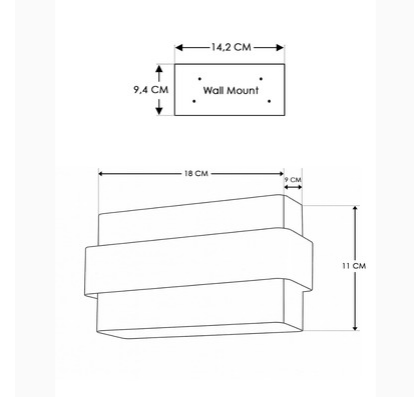

PARETO

TECHNICAL SPECIFIC | L.340.1.950

Dark brass wall lamp for indoor use. Including R7S dimmable LED lightsource, 2700Kelvin, 10Watt, 1000Lumen.

Article Code	L.340.1.950
Weight	ca.1 kg
Voltage	220-240V
Height	10,5 cm
Color	Dark brass
Depth	9 cm
Material	Patinated brass
Width	19 cm
Lampshade included	No
Bulb included	No