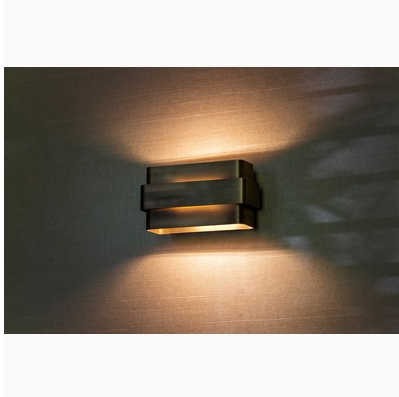

PARETO

TECHNICAL SPECIFIC | L.340.1.950

Dark brass wall lamp for indoor use. Including R7S dimmable LED lightsource, 2700Kelvin, 10Watt, 1000Lumen.

Article Code	L.340.1.950
Weight	ca.1 kg
Voltage	220-240V
Height	10,5 cm
Color	Dark brass
Depth	9 cm
Material	Patinated brass
Width	19 cm
Lampshade included	No
Bulb included	No