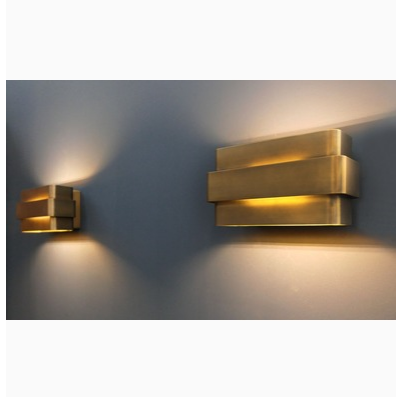

PARETO

TECHNICAL SPECIFIC | L.340.1.950

Dark brass wall lamp for indoor use. Including R7S dimmable LED lightsource, 2700Kelvin, 10Watt, 1000Lumen.

Article Code	L.340.1.950
Weight	ca.1 kg
Voltage	220-240V
Height	10,5 cm
Color	Dark brass
Depth	9 cm
Material	Patinated brass
Width	19 cm
Lampshade included	No
Bulb included	No