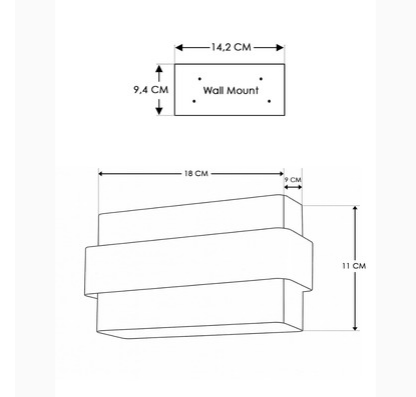

PARETO

TECHNICAL SPECIFIC | L.340.1.950

Dark brass wall lamp for indoor use. Including R7S dimmable LED lightsource, 2700Kelvin, 10Watt, 1000Lumen.

Article Code	L.340.1.950
Weight	ca.1 kg
Voltage	220-240V
Height	10,5 cm
Color	Dark brass
Depth	9 cm
Material	Patinated brass
Width	19 cm
Lampshade included	No
Bulb included	No