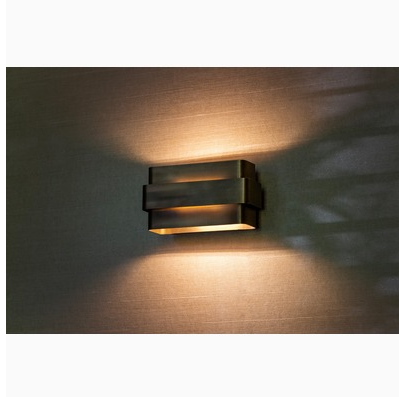

PARETO

TECHNICAL SPECIFIC | L.340.1.950

Dark brass wall lamp for indoor use. Including R7S dimmable LED lightsource, 2700Kelvin, 10Watt, 1000Lumen.

Article Code	L.340.1.950
Weight	ca.1 kg
Voltage	220-240V
Height	10,5 cm
Color	Dark brass
Depth	9 cm
Material	Patinated brass
Width	19 cm
Lampshade included	No
Bulb included	No