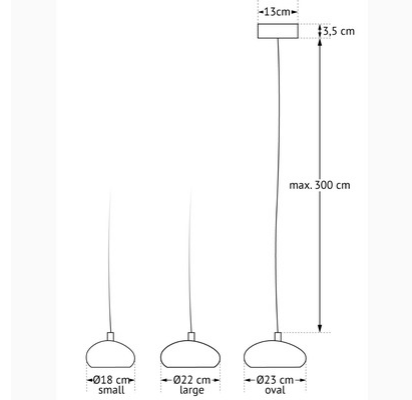

PEBBLE 1 23CM OVAL

TECHNICAL SPECIFIC | L.339.9.200

Hanging lamp on a round ceiling cap. With flat built-in and dimmable LED of 6 watts 650 lumens warm white. LED driver built into the ceiling rose. Maximum cable length 2,5 m.

Article Code	L.339.9.200
Voltage	220-240V
Color	Light fawn/white (200)
Material	Steel/metal
Ø Shade	23 cm