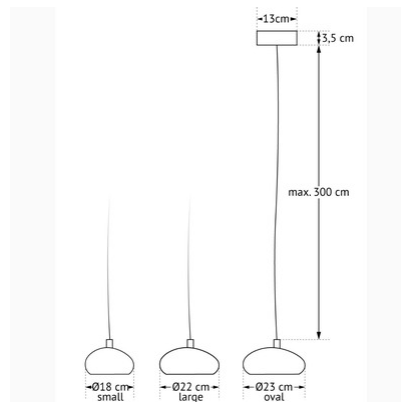

PEBBLE 1 23CM OVAL

TECHNICAL SPECIFIC | L.339.9.200

Hanging lamp on a round ceiling cap. With flat built-in and dimmable LED of 6 watts 650 lumens warm white. LED driver built into the ceiling rose. Maximum cable length 2,5 m.

Article Code	L.339.9.200
Voltage	220-240V
Color	Light fawn/white (200)
Material	Steel/metal
Ø Shade	23 cm
Lampshade included	No
Bulb included	No