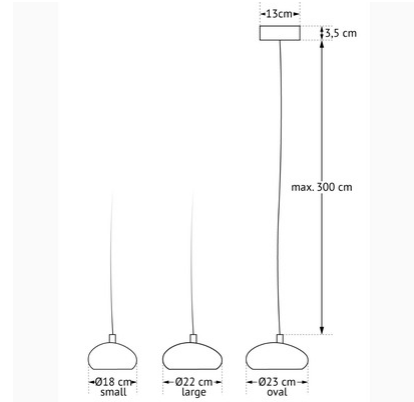

# PEBBLE 1 22CM ROUND

TECHNICAL SPECIFIC | L.338.9.600

Hanging lamp on a round ceiling cap. With flat built-in and dimmable LED of 4 watts 650 lumens warm white. LED driver built into the ceiling rose.

Maximum cable length 300 cm.

Article Code	L.338.9.600
Voltage	220-240V
Color	Black
Material	Steel/metal
Ø Shade	22 cm
Height shade	6 cm